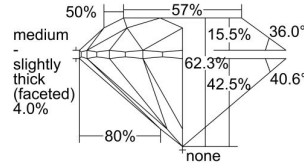

GIA®

FACSIMILE

GIA REPORT 1349983656

Verify this report at GIA.edu

GIA NATURAL DIAMOND DOSSIER®

February 20, 2020
GIA Report Number 1349983656
Shape and Cutting Style ..... Round Brilliant
Measurements ..... 4.25 - 4.28 x 2.66 mm

GRADING RESULTS

Carat Weight ..... 0.30 carat
Color Grade ..... G
Clarity Grade VVS2
Cut Grade ..... Excellent

ADDITIONAL GRADING INFORMATION

Polish ..... Excellent
Symmetry ..... Excellent
Fluorescence ..... Medium Blue
Clarity Characteristics..... Cloud, Pinpoint, Internal Graining
Inscription(s): GIA 1349983656

PROPORTIONS

Profile to actual proportions

GRADING SCALES

GIA COLOR SCALE	GIA CLARITY SCALE	GIA CUT SCALE	
D	FLAWLESS	EXCELLENT	
E	INTERNALLY FLAWLESS		
F		VVS₁	VERY GOOD
G	VVS₂		
H	VS₁	GOOD	
I	VS₂		
J	SI₁	FAIR	
K	SI₂		
L	I₁	POOR	
M	I₂		
N	I₃		
O			
P			
Q			
R			
S			
T			
U			
V			
W			
X			
Y			
Z