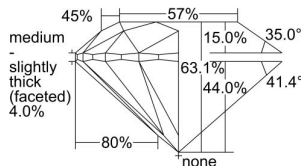

GIA®

FACSIMILE

GIA REPORT 1353151374

Verify this report at GIA.edu

GIA NATURAL DIAMOND DOSSIER®

March 06, 2020
GIA Report Number 1353151374
Shape and Cutting Style ..... Round Brilliant
Measurements ..... 4.30 - 4.32 x 2.72 mm

GRADING RESULTS

Carat Weight ..... 0.31 carat
Color Grade ..... E
Clarity Grade VVS2
Cut Grade ..... Excellent

ADDITIONAL GRADING INFORMATION

Polish ..... Excellent
Symmetry ..... Excellent
Fluorescence ..... Faint
Clarity Characteristics ..... Pinpoint, Cloud
Inscription(s): GIA 1353151374

PROPORTIONS

Profile to actual proportions

GRADING SCALES

GIA COLOR SCALE

COLORLESS	D
	E
	F
	G
	H
	I
	J
NEAR COLORLESS	K
	L
	M
	N
	O
	P
	Q
	R
	S
	T
	U
	V
	W
	X
	Y
LIGHT	Z

GIA CLARITY SCALE

FLAWLESS	VERY VERY SLIGHTLY INCLUDED	VVS₁	
			VVS₂
INTERNALLY FLAWLESS	VERY SLIGHTLY INCLUDED	VS₁	
		VS₂	
SLIGHTLY INCLUDED	SLIGHTLY INCLUDED	SI₁	
		SI₂	
INCLUDED	INCLUDED	I₁	
		I₂	
		I₃	

GIA CUT SCALE

EXCELLENT	VERY GOOD	GOOD	FAIR	POOR