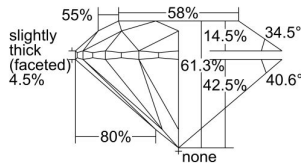

GIA®

FACSIMILE

GIA REPORT 1355699473

Verify this report at GIA.edu

GIA NATURAL DIAMOND DOSSIER®

August 05, 2020
GIA Report Number 1355699473
Shape and Cutting Style ..... Round Brilliant
Measurements ..... 5.08 - 5.11 x 3.13 mm

GRADING RESULTS

Carat Weight ..... 0.51 carat
Color Grade ..... E
Clarity Grade VVS1
Cut Grade ..... Excellent

ADDITIONAL GRADING INFORMATION

Polish ..... Excellent
Symmetry ..... Excellent
Fluorescence ..... None
Clarity Characteristics ..... Feather
Inscription(s): GIA 1355699473

PROPORTIONS

Profile to actual proportions

GRADING SCALES

GIA COLOR SCALE

COLORED	D
	E
	F
	G
	H
	I
	J
NEAR COLORLESS	K
	L
Faint	M
	N
	O
	P
	Q
	R
	S
	T
	U
	V
	W
	X
	Y
Light	Z

GIA CLARITY SCALE

VERY VERY SLIGHTLY INCLUDED	FLAWLESS
	INTERNALLY FLAWLESS
VERY SLIGHTLY INCLUDED	VVS₁
	VVS₂
SLIGHTLY INCLUDED	VS₁
	VS₂
INCLUDED	SI₁
	SI₂
	I₁
	I₂
	I₃

GIA CUT SCALE

EXCELLENT
VERY GOOD
GOOD
FAIR
POOR