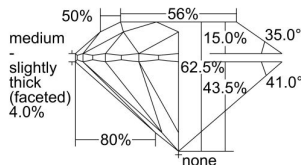

GIA®

FACSIMILE

GIA REPORT 1355848988

Verify this report at GIA.edu

GIA NATURAL DIAMOND DOSSIER®

August 30, 2020
GIA Report Number 1355848988
Shape and Cutting Style ..... Round Brilliant
Measurements ..... 5.09 - 5.11 x 3.19 mm

GRADING RESULTS

Carat Weight ..... 0.51 carat
Color Grade ..... D
Clarity Grade VS2
Cut Grade ..... Excellent

ADDITIONAL GRADING INFORMATION

Polish ..... Excellent
Symmetry ..... Excellent
Fluorescence ..... Strong Blue
Clarity Characteristics ..... Crystal
Inscription(s): GIA 1355848988

PROPORTIONS

Profile to actual proportions

GRADING SCALES

GIA COLOR SCALE

COLOURESS	D
	E
	F
	G
	H
	I
	J
NEAR COLOURESS	K
	L
Faint	M
	N
	O
	P
Very Light	Q
	R
	S
	T
	U
	V
Light	W
	X
	Y
	Z

GIA CLARITY SCALE

FLAWLESS	VERY VERY SLIGHTLY INCLUDED	VS₁	VS₂	VS₁	VS₂	SL₁	SL₂	I₁	I₂	I₃		
											FLAWLESS	INTERNALLY FLAWLESS

GIA CUT SCALE

EXCELLENT
VERY GOOD
GOOD
FAIR
POOR