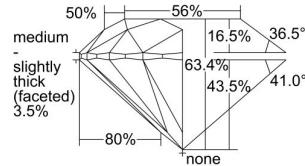

GIA®

FACSIMILE

GIA REPORT 1358342854

Verify this report at GIA.edu

GIA NATURAL DIAMOND DOSSIER®

June 01, 2020
GIA Report Number 1358342854
Shape and Cutting Style ..... Round Brilliant
Measurements ..... 4.84 - 4.88 x 3.08 mm

GRADING RESULTS

Carat Weight ..... 0.45 carat
Color Grade ..... E
Clarity Grade VVS1
Cut Grade ..... Excellent

ADDITIONAL GRADING INFORMATION

Polish ..... Excellent
Symmetry ..... Excellent
Fluorescence ..... None
Clarity Characteristics ..... Cloud, Feather
Inscription(s): GIA 1358342854

PROPORTIONS

Profile to actual proportions

GRADING SCALES

GIA COLOR SCALE	GIA CLARITY SCALE	GIA CUT SCALE
D	FLAWLESS	EXCELLENT
E	FLAWLESS	
F	INTERNALLY FLAWLESS	VERY GOOD
G	VVS₁	
H	VVS₂	GOOD
I	VS₁	
J	VS₂	FAIR
K	SI₁	
L	SI₂	POOR
M	I₁	
N	I₂	
O	I₃	
P		
Q		
R		
S		
T		
U		
V		
W		
X		
Y		
Z