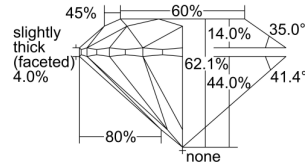

GIA®

FACSIMILE

GIA REPORT 1358408563

Verify this report at GIA.edu

GIA NATURAL DIAMOND DOSSIER®

June 16, 2020
GIA Report Number 1358408563
Shape and Cutting Style ..... Round Brilliant
Measurements ..... 4.25 - 4.29 x 2.65 mm

GRADING RESULTS

Carat Weight ..... 0.30 carat
Color Grade ..... D
Clarity Grade VVS1
Cut Grade ..... Excellent

ADDITIONAL GRADING INFORMATION

Polish ..... Excellent
Symmetry ..... Excellent
Fluorescence ..... Faint
Clarity Characteristics ..... Pinpoint, Feather
Inscription(s): GIA 1358408563

PROPORTIONS

Profile to actual proportions

GRADING SCALES

GIA COLOR SCALE	GIA CLARITY SCALE	GIA CUT SCALE	
D	FLAWLESS	EXCELLENT	
E	INTERNALLY FLAWLESS		
F		VVS₁	VERY GOOD
G	VVS₂		
H	VS₁	GOOD	
I	VS₂		
J	SI₁	FAIR	
K	SI₂		
L	I₁	POOR	
M	I₂		
N	I₃		
O			
P			
Q			
R			
S			
T			
U			
V			
W			
X			
Y			
Z