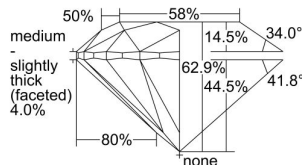

GIA®

FACSIMILE

GIA REPORT 1358710274

Verify this report at GIA.edu

GIA NATURAL DIAMOND DOSSIER®

August 05, 2020
GIA Report Number 1358710274
Shape and Cutting Style ..... Round Brilliant
Measurements ..... 4.30 - 4.32 x 2.71 mm

GRADING RESULTS

Carat Weight ..... 0.31 carat
Color Grade ..... D
Clarity Grade VS1
Cut Grade ..... Excellent

ADDITIONAL GRADING INFORMATION

Polish ..... Excellent
Symmetry ..... Excellent
Fluorescence ..... Medium Blue
Clarity Characteristics ..... Crystal, Pinpoint
Inscription(s): GIA 1358710274

PROPORTIONS

Profile to actual proportions

GRADING SCALES

GIA COLOR SCALE

COLORLESS	D
	E
	F
	G
	H
	I
	J
NEAR COLORLESS	K
	L
FAINT	M
	N
	O
	P
	Q
	R
	S
	T
	U
	V
	W
	X
	Y
LIGHT	Z

GIA CLARITY SCALE

FLAWLESS	INTERNAL FLAWLESS	
		FLAWLESS
VERY VERY SLIGHTLY INCLUDED	VVS₁	
	VVS₂	
VERY SLIGHTLY INCLUDED	VS₁	
	VS₂	
SLIGHTLY INCLUDED	SI₁	
	SI₂	
INCLUDED	I₁	
	I₂	
	I₃	

GIA CUT SCALE

EXCELLENT
VERY GOOD
GOOD
FAIR
POOR