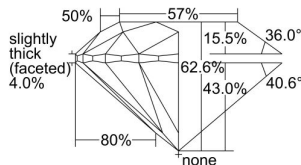

GIA®

FACSIMILE

GIA REPORT 1359792151

Verify this report at GIA.edu

GIA NATURAL DIAMOND DOSSIER®

August 24, 2020
GIA Report Number 1359792151
Shape and Cutting Style ..... Round Brilliant
Measurements ..... 4.40 - 4.44 x 2.77 mm

GRADING RESULTS

Carat Weight ..... 0.34 carat
Color Grade ..... F
Clarity Grade ..... Internally Flawless
Cut Grade ..... Excellent

ADDITIONAL GRADING INFORMATION

Polish ..... Excellent
Symmetry ..... Excellent
Fluorescence ..... None
Clarity Characteristics... Surface Graining, Minor Details of Polish
Inscription(s): GIA 1359792151

PROPORTIONS

Profile to actual proportions