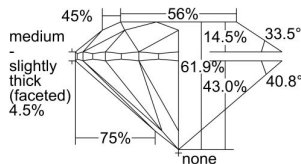

GIA®

FACSIMILE

GIA REPORT 1403441651

Verify this report at GIA.edu

GIA NATURAL DIAMOND DOSSIER®

September 20, 2021
GIA Report Number 1403441651
Shape and Cutting Style ..... Round Brilliant
Measurements ..... 5.07 - 5.10 x 3.15 mm

GRADING RESULTS

Carat Weight ..... 0.50 carat
Color Grade ..... F
Clarity Grade S11
Cut Grade ..... Excellent

ADDITIONAL GRADING INFORMATION

Polish ..... Excellent
Symmetry ..... Excellent
Fluorescence ..... None
Clarity Characteristics ..... Cloud, Crystal
Inscription(s): GIA 1403441651

PROPORTIONS

Profile to actual proportions

GRADING SCALES

GIA COLOR SCALE	GIA CLARITY SCALE	GIA CUT SCALE	
D	FLAWLESS	EXCELLENT	
E	INTERNALLY FLAWLESS		
F		VVS₁	VERY GOOD
G	VVS₂		
H	VS₁	GOOD	
I	VS₂		
J	S1₁	FAIR	
K	S1₂		
L	I₁	POOR	
M	I₂		
N	I₃		
O			
P			
Q			
R			
S			
T			
U			
V			
W			
X			
Y			
Z