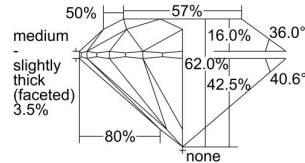

GIA®

FACSIMILE

GIA REPORT 1408861694

Verify this report at GIA.edu

GIA NATURAL DIAMOND DOSSIER®

October 21, 2021
GIA Report Number **1408861694**
Shape and Cutting Style ..... **Round Brilliant**
Measurements ..... **4.30 - 4.32 x 2.67 mm**

GRADING RESULTS

Carat Weight ..... **0.30 carat**
Color Grade ..... **I**
Clarity Grade **VVS1**
Cut Grade ..... **Excellent**

ADDITIONAL GRADING INFORMATION

Polish ..... **Excellent**
Symmetry ..... **Excellent**
Fluorescence ..... **None**
Clarity Characteristics ..... **Pinpoint**
Inscription(s): **GIA 1408861694**

PROPORTIONS

Profile to actual proportions