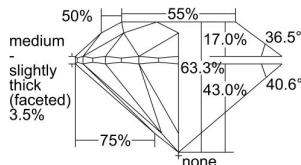

GIA®

FACSIMILE

GIA REPORT 1425928366

Verify this report at GIA.edu

GIA NATURAL DIAMOND DOSSIER®

April 05, 2022
GIA Report Number 1425928366
Shape and Cutting Style ..... Round Brilliant
Measurements ..... 5.14 - 5.18 x 3.27 mm

GRADING RESULTS

Carat Weight ..... 0.54 carat
Color Grade ..... G
Clarity Grade S11
Cut Grade ..... Excellent

ADDITIONAL GRADING INFORMATION

Polish ..... Excellent
Symmetry ..... Excellent
Fluorescence ..... None
Clarity Characteristics ..... Cloud, Crystal
Inscription(s): GIA 1425928366

PROPORTIONS

Profile to actual proportions

GRADING SCALES

GIA COLOR SCALE	GIA CLARITY SCALE	GIA CUT SCALE	
D	FLAWLESS	EXCELLENT	
E	INTERNALLY FLAWLESS		
F		VVS₁	VERY GOOD
G	VVS₂		
H	VS₁	GOOD	
I	VS₂		
J	S1₁	FAIR	
K	S1₂		
L	I₁	POOR	
M	I₂		
N	I₃		
O			
P			
Q			
R			
S			
T			
U			
V			
W			
X			
Y			
Z