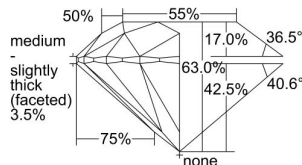

GIA®

FACSIMILE

GIA REPORT 1433639547

Verify this report at GIA.edu

GIA NATURAL DIAMOND DOSSIER®

June 06, 2022
GIA Report Number 1433639547
Shape and Cutting Style ..... Round Brilliant
Measurements ..... 5.13 - 5.17 x 3.24 mm

GRADING RESULTS

Carat Weight ..... 0.53 carat
Color Grade ..... H
Clarity Grade VS2
Cut Grade ..... Excellent

ADDITIONAL GRADING INFORMATION

Polish ..... Excellent
Symmetry ..... Excellent
Fluorescence ..... None
Clarity Characteristics..... Crystal, Cloud, Feather
Inscription(s): GIA 1433639547

PROPORTIONS

Profile to actual proportions