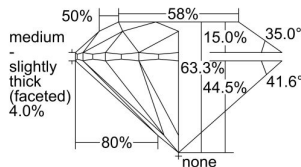

GIA®

FACSIMILE

GIA REPORT 1433971131

Verify this report at GIA.edu

GIA NATURAL DIAMOND DOSSIER®

July 07, 2022
GIA Report Number 1433971131
Shape and Cutting Style ..... Round Brilliant
Measurements ..... 5.01 - 5.05 x 3.19 mm

GRADING RESULTS

Carat Weight ..... 0.50 carat
Color Grade I
Clarity Grade VS1
Cut Grade ..... Excellent

ADDITIONAL GRADING INFORMATION

Polish ..... Excellent
Symmetry ..... Very Good
Fluorescence ..... None
Clarity Characteristics ..... Cloud, Indented Natural
Inscription(s): GIA 1433971131

PROPORTIONS

Profile to actual proportions

GRADING SCALES

GIA COLOR SCALE	GIA CLARITY SCALE	GIA CUT SCALE	
D	FLAWLESS	EXCELLENT	
E	INTERNALLY FLAWLESS		
F		VVS₁	VERY GOOD
G	VVS₂		
H	VS₁	GOOD	
I	VS₂		
J	SI₁	FAIR	
K	SI₂		
L	I₁	POOR	
M	I₂		
N	I₃		
O			
P			
Q			
R			
S			
T			
U			
V			
W			
X			
Y			
Z