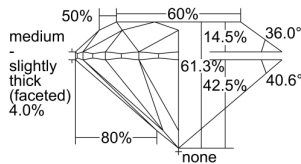

GIA®

FACSIMILE

GIA REPORT 1435553928

Verify this report at GIA.edu

GIA NATURAL DIAMOND DOSSIER®

May 27, 2022
GIA Report Number 1435553928
Shape and Cutting Style ..... Round Brilliant
Measurements ..... 5.06 - 5.10 x 3.11 mm

GRADING RESULTS

Carat Weight ..... 0.50 carat
Color Grade ..... D
Clarity Grade VS1
Cut Grade ..... Excellent

ADDITIONAL GRADING INFORMATION

Polish ..... Excellent
Symmetry ..... Excellent
Fluorescence ..... Medium Blue
Clarity Characteristics..... Crystal, Pinpoint, Indented Natural
Inscription(s): GIA 1435553928

PROPORTIONS

Profile to actual proportions

GRADING SCALES

GIA COLOR SCALE

COLORLESS	D
	E
	F
	G
	H
	I
	J
NEAR COLORLESS	K
	L
	M
	N
	O
	P
	R
	S
	T
	U
	V
	W
	X
	Y
LIGHT	Z

GIA CLARITY SCALE

VERY VERY SLIGHTLY INCLUDED	FLAWLESS
	INTERNALLY FLAWLESS
VERY SLIGHTLY INCLUDED	VVS₁
	VVS₂
SLIGHTLY INCLUDED	VS₁
	VS₂
INCLUDED	SI₁
	SI₂
	I₁
	I₂
	I₃

GIA CUT SCALE

EXCELLENT
VERY GOOD
GOOD
FAIR
POOR