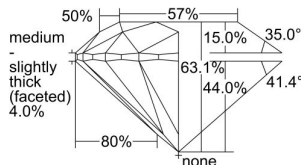

GIA®

FACSIMILE

GIA REPORT 1438467543

Verify this report at GIA.edu

GIA NATURAL DIAMOND DOSSIER®

May 20, 2022
GIA Report Number 1438467543
Shape and Cutting Style ..... Round Brilliant
Measurements ..... 5.02 - 5.07 x 3.18 mm

GRADING RESULTS

Carat Weight ..... 0.50 carat
Color Grade ..... E
Clarity Grade S11
Cut Grade ..... Excellent

ADDITIONAL GRADING INFORMATION

Polish ..... Excellent
Symmetry ..... Very Good
Fluorescence ..... None
Clarity Characteristics..... Cloud, Crystal, Feather
Inscription(s): GIA 1438467543

PROPORTIONS

Profile to actual proportions

GRADING SCALES

GIA COLOR SCALE	GIA CLARITY SCALE	GIA CUT SCALE	
D	FLAWLESS	EXCELLENT	
E	INTERNALLY FLAWLESS		
F		VVS₁	VERY GOOD
G	VVS₂		
H	VS₁	GOOD	
I	VS₂		
J	S1₁	FAIR	
K	S1₂		
L	I₁	POOR	
M	I₂		
N	I₃		
O			
P			
Q			
R			
S			
T			
U			
V			
W			
X			
Y			
Z