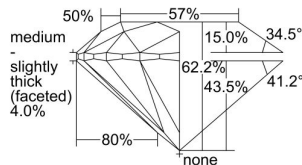

GIA®

FACSIMILE

GIA REPORT 1438582952

Verify this report at GIA.edu

GIA NATURAL DIAMOND DOSSIER®

May 31, 2022
GIA Report Number 1438582952
Shape and Cutting Style ..... Round Brilliant
Measurements ..... 4.30 - 4.32 x 2.68 mm

GRADING RESULTS

Carat Weight ..... 0.30 carat
Color Grade ..... F
Clarity Grade S11
Cut Grade ..... Excellent

ADDITIONAL GRADING INFORMATION

Polish ..... Excellent
Symmetry ..... Excellent
Fluorescence ..... Medium Blue
Clarity Characteristics ..... Crystal, Cloud
Inscription(s): GIA 1438582952

PROPORTIONS

Profile to actual proportions