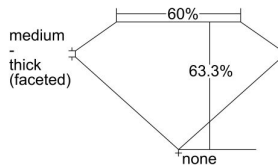

GIA®

FACSIMILE

GIA REPORT 1473860364

Verify this report at GIA.edu

GIA NATURAL DIAMOND DOSSIER®

October 20, 2023
GIA Report Number 1473860364
Shape and Cutting Style ..... Marquise Brilliant
Measurements ..... 6.69 x 3.62 x 2.29 mm

GRADING RESULTS

Carat Weight ..... 0.32 carat
Color Grade ..... F
Clarity Grade SI1

ADDITIONAL GRADING INFORMATION

Polish ..... Excellent
Symmetry ..... Very Good
Fluorescence ..... None
Clarity Characteristics ..... Feather, Cloud
Inscription(s): GIA 1473860364

PROPORTIONS

Profile not to actual proportions

GRADING SCALES

GIA COLOR SCALE		GIA CLARITY SCALE			
COLORLESS	D	VERY VERY SLIGHTLY INCLUDED	FLAWLESS		
	E		INTERNALLY FLAWLESS		
	F	VERY SLIGHTLY INCLUDED	VVS₁		
	G		VVS₂		
	H		VS₁		
	NEAR COLORLESS	I	SLIGHTLY INCLUDED	VS₂	
		J		SI₁	
		FAINT	K	INCLUDED	SI₂
			L		I₁
			M		I₂
VERT LIGHT	N	INCLUDED	I₃		
	O				
	P				
	Q				
	R				
LIGHT	S				
	T				
	U				
	V				
	W				
	X				
	Y				
	Z