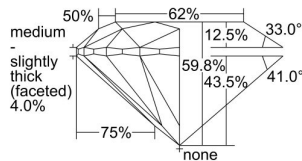

GIA®

FACSIMILE

GIA REPORT 1489617971

Verify this report at GIA.edu

GIA NATURAL DIAMOND DOSSIER®

February 21, 2024
GIA Report Number 1489617971
Shape and Cutting Style ..... Round Brilliant
Measurements ..... 4.32 - 4.35 x 2.59 mm

GRADING RESULTS

Carat Weight ..... 0.30 carat
Color Grade ..... D
Clarity Grade VVS1
Cut Grade ..... Excellent

ADDITIONAL GRADING INFORMATION

Polish ..... Excellent
Symmetry ..... Excellent
Fluorescence ..... Strong Blue
Clarity Characteristics ..... Pinpoint
Inscription(s): GIA 1489617971

PROPORTIONS

Profile to actual proportions

GRADING SCALES

GIA COLOR SCALE	GIA CLARITY SCALE	GIA CUT SCALE
D	FLAWLESS	EXCELLENT
E	INTERNALLY FLAWLESS	
F	VVS₁	VERY GOOD
G		
H	VS₁	GOOD
I		
J	SI₁	FAIR
K		
L	I₁	POOR
M		
N	I₂	
O		
P	I₃	
Q		
R		
S		
T		
U		
V		
W		
X		
Y		
Z