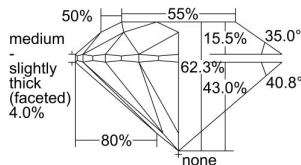

GIA®

FACSIMILE

GIA REPORT 1493037554

Verify this report at GIA.edu

GIA NATURAL DIAMOND DOSSIER®

April 10, 2024
GIA Report Number 1493037554
Shape and Cutting Style ..... Round Brilliant
Measurements ..... 4.32 - 4.35 x 2.70 mm

GRADING RESULTS

Carat Weight ..... 0.31 carat
Color Grade ..... K, Faint Brown
Clarity Grade S11
Cut Grade ..... Excellent

ADDITIONAL GRADING INFORMATION

Polish ..... Excellent
Symmetry ..... Excellent
Fluorescence ..... None
Clarity Characteristics ..... Feather
Inscription(s): GIA 1493037554

PROPORTIONS

Profile to actual proportions

GRADING SCALES

GIA COLOR SCALE	GIA CLARITY SCALE	GIA CUT SCALE	
D	FLAWLESS	EXCELLENT	
E	INTERNALLY FLAWLESS		
F		VVS₁	VERY GOOD
G	VVS₂		
H	VS₁	GOOD	
I	VS₂		
J	S1₁	FAIR	
K	S1₂		
L	I₁	POOR	
M	I₂		
N	I₃		
O			
P			
Q			
R			
S			
T			
U			
V			
W			
X			
Y			
Z