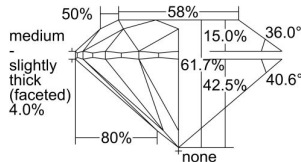

GIA®

FACSIMILE

GIA REPORT 1493044924

Verify this report at GIA.edu

GIA NATURAL DIAMOND DOSSIER®

April 11, 2024
GIA Report Number 1493044924
Shape and Cutting Style ..... Round Brilliant
Measurements ..... 4.30 - 4.32 x 2.66 mm

GRADING RESULTS

Carat Weight ..... 0.30 carat
Color Grade I
Clarity Grade SI2
Cut Grade ..... Excellent

ADDITIONAL GRADING INFORMATION

Polish ..... Excellent
Symmetry ..... Excellent
Fluorescence ..... Faint
Clarity Characteristics ..... Cloud
Inscription(s): GIA 1493044924

PROPORTIONS

Profile to actual proportions

GRADING SCALES

GIA COLOR SCALE

COLORESS	D
	E
	F
	G
	H
	I
	J
NEAR COLORESS	K
	L
FAINTE	M
	N
	O
	P
	Q
	R
	S
	T
	U
	V
	W
	X
	Y
LIGHT	Z

GIA CLARITY SCALE

FLAWLESS	INTERNAL FLAWLESS	
		FLAWLESS
VERY VERY SLIGHTLY INCLUDED	VVS₁	
	VVS₂	
VERY SLIGHTLY INCLUDED	VS₁	
	VS₂	
SLIGHTLY INCLUDED	SI₁	
	SI₂	
INCLUDED	I₁	
	I₂	
	I₃	

GIA CUT SCALE

EXCELLENT
VERY GOOD
GOOD
FAIR
POOR