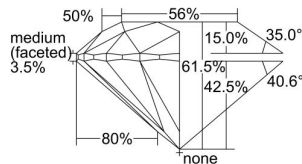

GIA®

FACSIMILE

GIA REPORT 1498459287

Verify this report at GIA.edu

GIA NATURAL DIAMOND DOSSIER®

May 24, 2024
GIA Report Number **1498459287**
Shape and Cutting Style ..... **Round Brilliant**
Measurements ..... **4.31 - 4.32 x 2.65 mm**

GRADING RESULTS

Carat Weight ..... **0.30 carat**
Color Grade ..... **D**
Clarity Grade **VS1**
Cut Grade ..... **Excellent**

ADDITIONAL GRADING INFORMATION

Polish ..... **Excellent**
Symmetry ..... **Excellent**
Fluorescence ..... **None**
Clarity Characteristics..... **Cloud, Needle, Pinpoint**
Inscription(s): **GIA 1498459287**

PROPORTIONS

Profile to actual proportions

GRADING SCALES

GIA COLOR SCALE	GIA CLARITY SCALE	GIA CUT SCALE	
D	FLAWLESS	EXCELLENT	
E	INTERNALLY FLAWLESS		
F		VVS₁	VERY GOOD
G	VVS₂		
H	VS₁	GOOD	
I	VS₂		
J	SI₁	FAIR	
K	SI₂		
L	I₁	POOR	
M			I₂
N	I₃		
O			
P			
Q			
R			
S			
T			
U			
V			
W			
X			
Y			
Z