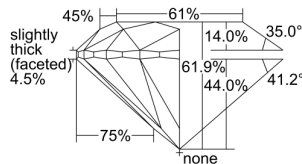

GIA®

FACSIMILE

GIA REPORT 1499188484

Verify this report at GIA.edu

GIA NATURAL DIAMOND DOSSIER®

April 25, 2024
GIA Report Number 1499188484
Shape and Cutting Style ..... Round Brilliant
Measurements ..... 5.35 - 5.39 x 3.32 mm

GRADING RESULTS

Carat Weight ..... 0.60 carat
Color Grade ..... F
Clarity Grade VVS1
Cut Grade ..... Excellent

ADDITIONAL GRADING INFORMATION

Polish ..... Excellent
Symmetry ..... Excellent
Fluorescence ..... Medium Blue
Clarity Characteristics ..... Pinpoint, Feather
Inscription(s): GIA 1499188484

PROPORTIONS

Profile to actual proportions