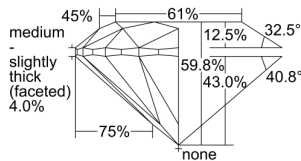

GIA®

FACSIMILE

GIA REPORT 2205635749

Verify this report at GIA.edu

GIA NATURAL DIAMOND DOSSIER®

October 04, 2019
GIA Report Number 2205635749
Shape and Cutting Style ..... Round Brilliant
Measurements ..... 4.31 - 4.34 x 2.58 mm

GRADING RESULTS

Carat Weight ..... 0.30 carat
Color Grade ..... F
Clarity Grade VVS1
Cut Grade ..... Excellent

ADDITIONAL GRADING INFORMATION

Polish ..... Excellent
Symmetry ..... Very Good
Fluorescence ..... None
Clarity Characteristics ..... Indented Natural
Inscription(s): GIA 2205635749

PROPORTIONS

Profile to actual proportions

GRADING SCALES

GIA COLOR SCALE	GIA CLARITY SCALE	GIA CUT SCALE	
D	FLAWLESS	EXCELLENT	
E	INTERNALLY FLAWLESS		
F		VVS₁	VERY GOOD
G	VVS₂		
H	VS₁	GOOD	
I	VS₂		
J	SI₁	FAIR	
K	SI₂		
L	I₁	POOR	
M			
N			
O	I₂		
P			
Q	I₃		
R			
S			
T			
U			
V			
W			
X			
Y			
Z