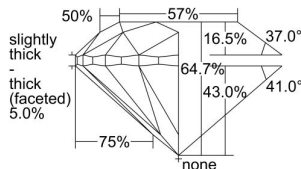

GIA®

FACSIMILE

GIA REPORT 2215028664

Verify this report at GIA.edu

GIA NATURAL DIAMOND DOSSIER®

July 06, 2020
GIA Report Number 2215028664
Shape and Cutting Style ..... Round Brilliant
Measurements ..... 4.15 - 4.19 x 2.70 mm

GRADING RESULTS

Carat Weight ..... 0.30 carat
Color Grade ..... E
Clarity Grade VVS2
Cut Grade ..... Very Good

ADDITIONAL GRADING INFORMATION

Polish ..... Excellent
Symmetry ..... Very Good
Fluorescence ..... Faint
Clarity Characteristics..... Pinpoint, Cloud, Indented Natural
Inscription(s): GIA 2215028664

PROPORTIONS

Profile to actual proportions