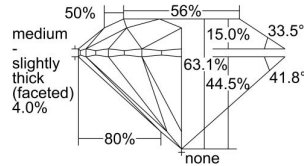

GIA®

FACSIMILE

GIA REPORT 2347812743

Verify this report at GIA.edu

GIA NATURAL DIAMOND DOSSIER®

February 04, 2020
GIA Report Number 2347812743
Shape and Cutting Style ..... Round Brilliant
Measurements ..... 4.69 - 4.72 x 2.97 mm

GRADING RESULTS

Carat Weight ..... 0.40 carat
Color Grade ..... E
Clarity Grade VVS1
Cut Grade ..... Excellent

ADDITIONAL GRADING INFORMATION

Polish ..... Excellent
Symmetry ..... Excellent
Fluorescence ..... Faint
Clarity Characteristics ..... Pinpoint
Inscription(s): GIA 2347812743

PROPORTIONS

Profile to actual proportions

GRADING SCALES

GIA COLOR SCALE	GIA CLARITY SCALE	GIA CUT SCALE
D	FLAWLESS	EXCELLENT
E	FLAWLESS	
F	INTERNALLY FLAWLESS	VERY GOOD
G	FLAWLESS	
H	VVS₁	GOOD
I	VVS₂	
J	VS₁	FAIR
K	VS₂	
L	SI₁	POOR
M	SI₂	
N	I₁	
O	I₂	
P	I₃	
Q		
R		
S		
T		
U		
V		
W		
X		
Y		
Z