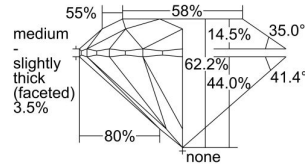

GIA®

FACSIMILE

GIA REPORT 2354784744

Verify this report at GIA.edu

GIA NATURAL DIAMOND DOSSIER®

August 19, 2020
GIA Report Number 2354784744
Shape and Cutting Style ..... Round Brilliant
Measurements ..... 4.81 - 4.84 x 3.00 mm

GRADING RESULTS

Carat Weight ..... 0.43 carat
Color Grade ..... D
Clarity Grade VVS1
Cut Grade ..... Excellent

ADDITIONAL GRADING INFORMATION

Polish ..... Excellent
Symmetry ..... Excellent
Fluorescence ..... None
Clarity Characteristics ..... Pinpoint
Inscription(s): GIA 2354784744

PROPORTIONS

Profile to actual proportions

GRADING SCALES

GIA COLOR SCALE	GIA CLARITY SCALE	GIA CUT SCALE	
D	FLAWLESS	EXCELLENT	
E	INTERNALLY FLAWLESS		
F		VVS₁	VERY GOOD
G	VVS₂		
H	VS₁	GOOD	
I	VS₂		
J	SI₁	FAIR	
K	SI₂		
L	I₁	POOR	
M	I₂		
N	I₃		
O			
P			
Q			
R			
S			
T			
U			
V			
W			
X			
Y			
Z