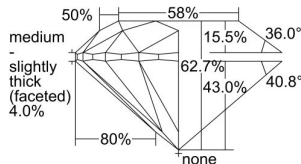

GIA®

FACSIMILE

GIA REPORT 2356516364

Verify this report at GIA.edu

GIA NATURAL DIAMOND DOSSIER®

July 03, 2020
GIA Report Number 2356516364
Shape and Cutting Style ..... Round Brilliant
Measurements ..... 4.30 - 4.33 x 2.71 mm

GRADING RESULTS

Carat Weight ..... 0.31 carat
Color Grade ..... G
Clarity Grade VVS1
Cut Grade ..... Excellent

ADDITIONAL GRADING INFORMATION

Polish ..... Excellent
Symmetry ..... Excellent
Fluorescence ..... None
Clarity Characteristics ..... Pinpoint
Inscription(s): GIA 2356516364

PROPORTIONS

Profile to actual proportions

GRADING SCALES

GIA COLOR SCALE

COLORLESS	D
	E
	F
	G
	H
	I
	J
NEAR COLORLESS	K
	L
Faint	M
	N
	O
	P
Very Light	Q
	R
	S
	T
	U
	V
Light	W
	X
	Y
	Z

GIA CLARITY SCALE

FLAWLESS	VERY VERY SLIGHTLY INCLUDED	VVS₁	
			VVS₂
INTERNALLY FLAWLESS	VERY SLIGHTLY INCLUDED	VS₁	
		VS₂	
SLIGHTLY INCLUDED	SLIGHTLY INCLUDED	SI₁	
		SI₂	
INCLUDED	INCLUDED	I₁	
		I₂	
		I₃	

GIA CUT SCALE

EXCELLENT	VERY GOOD	GOOD	FAIR	POOR