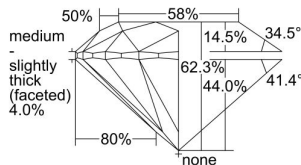

GIA®

FACSIMILE

GIA REPORT 2356596861

Verify this report at GIA.edu

GIA NATURAL DIAMOND DOSSIER®

July 22, 2020
GIA Report Number 2356596861
Shape and Cutting Style ..... Round Brilliant
Measurements ..... 4.27 - 4.30 x 2.67 mm

GRADING RESULTS

Carat Weight ..... 0.30 carat
Color Grade ..... H
Clarity Grade VVS1
Cut Grade ..... Excellent

ADDITIONAL GRADING INFORMATION

Polish ..... Excellent
Symmetry ..... Excellent
Fluorescence ..... Medium Blue
Clarity Characteristics..... Cloud, Pinpoint, Indented Natural
Inscription(s): GIA 2356596861

PROPORTIONS

Profile to actual proportions

GRADING SCALES

GIA COLOR SCALE	GIA CLARITY SCALE	GIA CUT SCALE	
D	FLAWLESS	EXCELLENT	
E	INTERNALLY FLAWLESS		
F		VVS₁	VERY GOOD
G	VVS₂		
H	VS₁	GOOD	
I	VS₂		
J	SI₁	FAIR	
K	SI₂		
L	I₁	POOR	
M	I₂		
N	I₃		
O			
P			
Q			
R			
S			
T			
U			
V			
W			
X			
Y			
Z