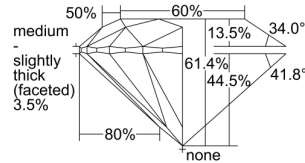

GIA®

FACSIMILE

GIA REPORT 2357598036

Verify this report at GIA.edu

GIA NATURAL DIAMOND DOSSIER®

July 22, 2020
GIA Report Number 2357598036
Shape and Cutting Style ..... Round Brilliant
Measurements ..... 4.62 - 4.64 x 2.84 mm

GRADING RESULTS

Carat Weight ..... 0.37 carat
Color Grade ..... G
Clarity Grade VVS1
Cut Grade ..... Excellent

ADDITIONAL GRADING INFORMATION

Polish ..... Excellent
Symmetry ..... Excellent
Fluorescence ..... None
Clarity Characteristics ..... Pinpoint
Inscription(s): GIA 2357598036

PROPORTIONS

Profile to actual proportions

GRADING SCALES

GIA COLOR SCALE	GIA CLARITY SCALE	GIA CUT SCALE	
D	FLAWLESS	EXCELLENT	
E	INTERNALLY FLAWLESS		
F		VVS₁	VERY GOOD
G	VVS₂		
H	VS₁	GOOD	
I	VS₂		
J	SI₁	FAIR	
K	SI₂		
L	I₁	POOR	
M			
N			
O	I₂		
P			
Q			
R	I₃		
S			
T			
U			
V			
W			
X			
Y			
Z