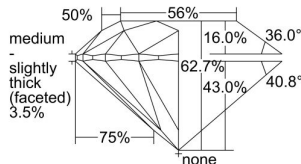

GIA®

FACSIMILE

GIA REPORT 2357823269

Verify this report at GIA.edu

GIA NATURAL DIAMOND DOSSIER®

August 26, 2020
GIA Report Number 2357823269
Shape and Cutting Style ..... Round Brilliant
Measurements ..... 5.44 - 5.48 x 3.42 mm

GRADING RESULTS

Carat Weight ..... 0.63 carat
Color Grade ..... D
Clarity Grade VVS2
Cut Grade ..... Excellent

ADDITIONAL GRADING INFORMATION

Polish ..... Excellent
Symmetry ..... Excellent
Fluorescence ..... Medium Blue
Clarity Characteristics..... Needle, Pinpoint, Internal Graining,
Surface Graining

Inscription(s): GIA 2357823269

PROPORTIONS

Profile to actual proportions