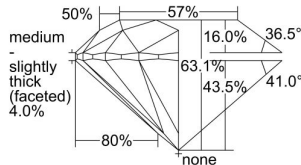

GIA®

FACSIMILE

GIA REPORT 2358032567

Verify this report at GIA.edu

GIA NATURAL DIAMOND DOSSIER®

February 28, 2020
GIA Report Number 2358032567
Shape and Cutting Style ..... Round Brilliant
Measurements ..... 4.28 - 4.31 x 2.71 mm

GRADING RESULTS

Carat Weight ..... 0.31 carat
Color Grade ..... G
Clarity Grade ..... Internally Flawless
Cut Grade ..... Very Good

ADDITIONAL GRADING INFORMATION

Polish ..... Excellent
Symmetry ..... Excellent
Fluorescence ..... Medium Blue
Clarity Characteristics ..... Minor Details of Polish
Inscription(s): GIA 2358032567

PROPORTIONS

Profile to actual proportions

GRADING SCALES

GIA COLOR SCALE

COLORED	D
	E
	F
	G
	H
	I
	J
NEAR COLORLESS	K
	L
Faint	M
	N
	O
	P
Very Light	Q
	R
	S
	T
	U
	V
	W
	X
	Y
Light	Z

GIA CLARITY SCALE

GIA CUT SCALE

EXCELLENT	VERY GOOD	GOOD	FAIR	POOR	GIA CUT SCALE	
						EXCELLENT
VERY GOOD	GOOD	GOOD	FAIR	POOR	GIA CUT SCALE	
						VERY GOOD
GOOD	GOOD	GOOD	FAIR	POOR	GIA CUT SCALE	
						GOOD
FAIR	GOOD	GOOD	FAIR	POOR	GIA CUT SCALE	
						FAIR
POOR	GOOD	GOOD	FAIR	POOR	GIA CUT SCALE	
						POOR