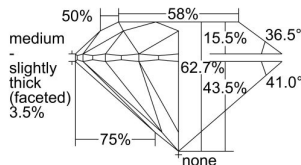

GIA®

FACSIMILE

GIA REPORT 2358602073

Verify this report at GIA.edu

GIA NATURAL DIAMOND DOSSIER®

August 09, 2020
GIA Report Number 2358602073
Shape and Cutting Style ..... Round Brilliant
Measurements ..... 4.66 - 4.70 x 2.94 mm

GRADING RESULTS

Carat Weight ..... 0.40 carat
Color Grade ..... E
Clarity Grade VVS1
Cut Grade ..... Excellent

ADDITIONAL GRADING INFORMATION

Polish ..... Excellent
Symmetry ..... Excellent
Fluorescence ..... Medium Blue
Clarity Characteristics ..... Pinpoint
Inscription(s): GIA 2358602073

PROPORTIONS

Profile to actual proportions

GRADING SCALES

GIA COLOR SCALE

COLORLESS	D
	E
	F
	G
	H
	I
	J
NEAR COLORLESS	K
	L
Faint	M
	N
	O
	P
Very Light	Q
	R
	S
	T
	U
	V
Light	W
	X
	Y
	Z

GIA CLARITY SCALE

FLAWLESS	INTERNAL FLAWLESS	
		FLAWLESS
VERY VERY SLIGHTLY INCLUDED	VVS₁	
	VVS₂	
VERY SLIGHTLY INCLUDED	VS₁	
	VS₂	
SLIGHTLY INCLUDED	SI₁	
	SI₂	
INCLUDED	I₁	
	I₂	
	I₃	

GIA CUT SCALE

EXCELLENT	
	VERY GOOD
GOOD	
FAIR	
POOR