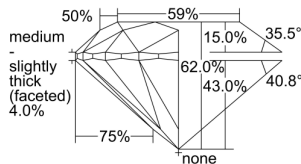

GIA®

FACSIMILE

GIA REPORT 2416178709

Verify this report at GIA.edu

GIA NATURAL DIAMOND DOSSIER®

November 06, 2021
GIA Report Number 2416178709
Shape and Cutting Style ..... Round Brilliant
Measurements ..... 4.66 - 4.71 x 2.90 mm

GRADING RESULTS

Carat Weight ..... 0.40 carat
Color Grade ..... D
Clarity Grade S11
Cut Grade ..... Excellent

ADDITIONAL GRADING INFORMATION

Polish ..... Excellent
Symmetry ..... Very Good
Fluorescence ..... None
Clarity Characteristics ..... Cloud, Crystal
Inscription(s): GIA 2416178709

PROPORTIONS

Profile to actual proportions

GRADING SCALES

GIA COLOR SCALE	GIA CLARITY SCALE	GIA CUT SCALE	
D	FLAWLESS	EXCELLENT	
E	INTERNALLY FLAWLESS		
F		VVS₁	VERY GOOD
G	VVS₂		
H	VS₁	GOOD	
I	VS₂		
J	S1₁	FAIR	
K	S1₂		
L	I₁	POOR	
M	I₂		
N	I₃		
O			
P			
Q			
R			
S			
T			
U			
V			
W			
X			
Y			
Z