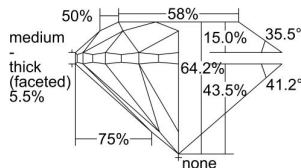

GIA®

FACSIMILE

GIA REPORT 2424268859

Verify this report at GIA.edu

GIA NATURAL DIAMOND DOSSIER®

February 08, 2022
GIA Report Number **2424268859**
Shape and Cutting Style ..... **Round Brilliant**
Measurements ..... **4.17 - 4.20 x 2.68 mm**

GRADING RESULTS

Carat Weight ..... **0.30 carat**
Color Grade ..... **E**
Clarity Grade **S12**
Cut Grade ..... **Very Good**

ADDITIONAL GRADING INFORMATION

Polish ..... **Excellent**
Symmetry ..... **Very Good**
Fluorescence ..... **None**
Clarity Characteristics ..... **Crystal, Cloud**
Inscription(s): **GIA 2424268859**

PROPORTIONS

Profile to actual proportions

GRADING SCALES

GIA COLOR SCALE	GIA CLARITY SCALE	GIA CUT SCALE	
D	FLAWLESS	EXCELLENT	
E	INTERNALLY FLAWLESS		
F		VVS₁	VERY GOOD
G	VVS₂		
H	VS₁	GOOD	
I	VS₂		
J	S1₁	FAIR	
K	S1₂		
L	I₁	POOR	
M	I₂		
N	I₃		
O			
P			
Q			
R			
S			
T			
U			
V			
W			
X			
Y			
Z