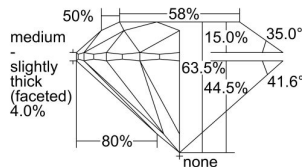

GIA®

FACSIMILE

GIA REPORT

2427584124

Verify this report at GIA.edu

GIA NATURAL DIAMOND DOSSIER®

March 04, 2022
GIA Report Number **2427584124**
Shape and Cutting Style ..... **Round Brilliant**
Measurements ..... **4.98 - 5.05 x 3.18 mm**

GRADING RESULTS

Carat Weight ..... **0.50 carat**
Color Grade ..... **G**
Clarity Grade **S11**
Cut Grade ..... **Excellent**

ADDITIONAL GRADING INFORMATION

Polish ..... **Excellent**
Symmetry ..... **Very Good**
Fluorescence ..... **Medium Blue**
Clarity Characteristics ..... **Crystal**
Inscription(s): GIA 2427584124

PROPORTIONS

Profile to actual proportions

GRADING SCALES

GIA COLOR SCALE

COLOURESS	D
	E
	F
	G
	H
	I
	J
NEAR COLOURESS	K
	L
Faint	M
	N
	O
	P
	Q
	R
	S
	T
	U
	V
	W
	X
	Y
Light	Z

GIA CLARITY SCALE

FLAWLESS	VERY VERY SLIGHTLY INCLUDED	VVS₁	VVS₂	VERY SLIGHTLY INCLUDED	VS₁	VS₂	SLIGHTLY INCLUDED	SI₁	SI₂	I₁	I₂	I₃	
													INTERNALLY FLAWLESS

GIA CUT SCALE

EXCELLENT
VERY GOOD
GOOD
FAIR
POOR