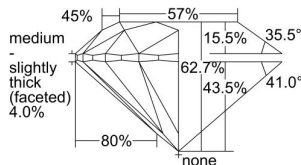

GIA®

FACSIMILE

GIA REPORT 2434464718

Verify this report at GIA.edu

GIA NATURAL DIAMOND DOSSIER®

May 19, 2022
GIA Report Number 2434464718
Shape and Cutting Style ..... Round Brilliant
Measurements ..... 4.26 - 4.29 x 2.68 mm

GRADING RESULTS

Carat Weight ..... 0.30 carat
Color Grade ..... F
Clarity Grade VS2
Cut Grade ..... Excellent

ADDITIONAL GRADING INFORMATION

Polish ..... Excellent
Symmetry ..... Excellent
Fluorescence ..... Faint
Clarity Characteristics ..... Crystal
Inscription(s): GIA 2434464718

PROPORTIONS

Profile to actual proportions