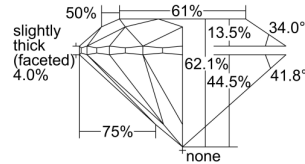

GIA®

FACSIMILE

GIA REPORT 2434468585

Verify this report at GIA.edu

GIA NATURAL DIAMOND DOSSIER®

May 20, 2022
GIA Report Number 2434468585
Shape and Cutting Style ..... Round Brilliant
Measurements ..... 5.07 - 5.11 x 3.16 mm

GRADING RESULTS

Carat Weight ..... 0.51 carat
Color Grade ..... F
Clarity Grade VS2
Cut Grade ..... Excellent

ADDITIONAL GRADING INFORMATION

Polish ..... Excellent
Symmetry ..... Excellent
Fluorescence ..... Faint
Clarity Characteristics ..... Crystal, Cloud
Inscription(s): GIA 2434468585

PROPORTIONS

Profile to actual proportions