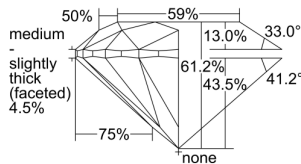

GIA®

FACSIMILE

GIA REPORT 2457136379

Verify this report at GIA.edu

GIA NATURAL DIAMOND DOSSIER®

November 01, 2022
GIA Report Number 2457136379
Shape and Cutting Style ..... Round Brilliant
Measurements ..... 5.06 - 5.11 x 3.11 mm

GRADING RESULTS

Carat Weight ..... 0.50 carat
Color Grade ..... H
Clarity Grade S11
Cut Grade ..... Excellent

ADDITIONAL GRADING INFORMATION

Polish ..... Very Good
Symmetry ..... Very Good
Fluorescence ..... None
Clarity Characteristics ..... Cloud, Crystal
Inscription(s): GIA 2457136379

PROPORTIONS

Profile to actual proportions

GRADING SCALES

GIA COLOR SCALE	GIA CLARITY SCALE	GIA CUT SCALE	
D	FLAWLESS	EXCELLENT	
E	INTERNALLY FLAWLESS		
F		VVS₁	VERY GOOD
G	VVS₂		
H	VS₁	GOOD	
I	VS₂		
J	S1₁	FAIR	
K	S1₂		
L	I₁	POOR	
M	I₂		
N	I₃		
O			
P			
Q			
R			
S			
T			
U			
V			
W			
X			
Y			
Z