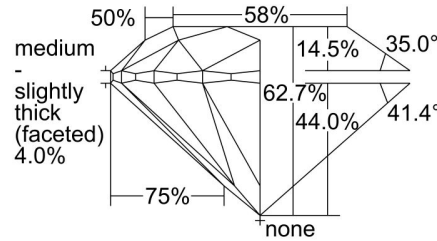

GIA NATURAL DIAMOND GRADING REPORT

December 27, 2022  
 GIA Report Number ..... 2458408535  
 Shape and Cutting Style ..... Round Brilliant  
 Measurements ..... 6.45 - 6.49 x 4.05 mm

GRADING RESULTS

Carat Weight ..... 1.05 carat  
 Color Grade ..... F  
 Clarity Grade ..... VVS1  
 Cut Grade ..... Excellent

PROPORTIONS

Profile to actual proportions

CLARITY CHARACTERISTICS

KEY TO SYMBOLS\*

- Pinpoint
- ~ Feather
- ∧ Indented Natural

\* Red symbols denote internal characteristics (inclusions). Green or black symbols denote external characteristics (blemishes). Diagram is an approximate representation of the diamond, and symbols shown indicate type, position, and approximate size of clarity characteristics. All clarity characteristics may not be shown. Details of finish are not shown.