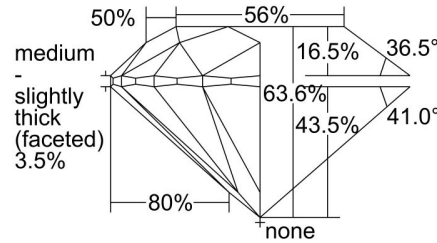

GIA NATURAL DIAMOND GRADING REPORT

December 28, 2023
 GIA Report Number 2486244665
 Shape and Cutting Style Round Brilliant
 Measurements 6.28 - 6.35 x 4.02 mm

GRADING RESULTS

Carat Weight 1.00 carat
 Color Grade F
 Clarity Grade VVS2
 Cut Grade Excellent

ADDITIONAL GRADING INFORMATION

Polish Excellent
 Symmetry Very Good
 Fluorescence None
 Inscription(s): GIA 2486244665

PROPORTIONS

Profile to actual proportions

CLARITY CHARACTERISTICS

KEY TO SYMBOLS*

- Feather
- Indented Natural
- Pinpoint
- Natural

* Red symbols denote internal characteristics (inclusions). Green or black symbols denote external characteristics (blemishes). Diagram is an approximate representation of the diamond, and symbols shown indicate type, position, and approximate size of clarity characteristics. All clarity characteristics may not be shown. Details of finish are not shown.