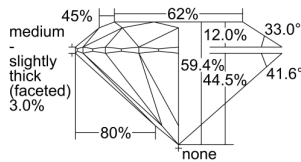

GIA®

FACSIMILE

GIA REPORT 2488792206

Verify this report at GIA.edu

GIA NATURAL DIAMOND DOSSIER®

March 12, 2024
GIA Report Number **2488792206**
Shape and Cutting Style ..... **Round Brilliant**
Measurements ..... **4.35 - 4.39 x 2.60 mm**

GRADING RESULTS

Carat Weight ..... **0.30 carat**
Color Grade ..... **J**
Clarity Grade **S12**
Cut Grade ..... **Excellent**

ADDITIONAL GRADING INFORMATION

Polish ..... **Excellent**
Symmetry ..... **Excellent**
Fluorescence ..... **Faint**
Clarity Characteristics ..... **Cloud**
Inscription(s): **GIA 2488792206**

PROPORTIONS

Profile to actual proportions

GRADING SCALES

GIA COLOR SCALE	GIA CLARITY SCALE	GIA CUT SCALE	
D	FLAWLESS	EXCELLENT	
E	INTERNALLY FLAWLESS		
F		VVS₁	VERY GOOD
G	VVS₂		
H	VS₁	GOOD	
I	VS₂		
J	S1₁	FAIR	
K	S1₂		
L	I₁	POOR	
M	I₂		
N	I₃		
O			
P			
Q			
R			
S			
T			
U			
V			
W			
X			
Y			
Z