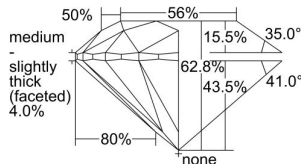

GIA®

FACSIMILE

GIA REPORT 2494928060

Verify this report at GIA.edu

GIA NATURAL DIAMOND DOSSIER®

July 16, 2024
GIA Report Number 2494928060
Shape and Cutting Style ..... Round Brilliant
Measurements ..... 4.66 - 4.70 x 2.94 mm

GRADING RESULTS

Carat Weight ..... 0.40 carat
Color Grade ..... D
Clarity Grade VS1
Cut Grade ..... Excellent

ADDITIONAL GRADING INFORMATION

Polish ..... Excellent
Symmetry ..... Excellent
Fluorescence ..... Faint
Clarity Characteristics..... Crystal, Cloud, Needle, Pinpoint
Inscription(s): GIA 2494928060

PROPORTIONS

Profile to actual proportions

GRADING SCALES

GIA COLOR SCALE	GIA CLARITY SCALE	GIA CUT SCALE
COLOURLESS	FLAWLESS	EXCELLENT
D	INTERNALLY FLAWLESS	
E	VVS₁	VERY GOOD
F		
G	VS₁	GOOD
H		
I	SI₁	FAIR
J		
K	I₁	POOR
L		
M	I₂	
N	I₃	
O		
P		
Q		
R		
S		
T		
U		
V		
W		
X		
Y		
Z