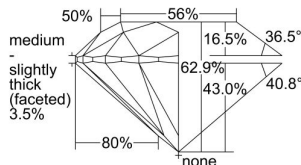

GIA®

FACSIMILE

GIA REPORT 2496439876

Verify this report at GIA.edu

GIA NATURAL DIAMOND DOSSIER®

May 23, 2024
GIA Report Number 2496439876
Shape and Cutting Style ..... Round Brilliant
Measurements ..... 4.24 - 4.27 x 2.68 mm

GRADING RESULTS

Carat Weight ..... 0.30 carat
Color Grade L
Clarity Grade S11
Cut Grade ..... Excellent

ADDITIONAL GRADING INFORMATION

Polish ..... Excellent
Symmetry ..... Excellent
Fluorescence ..... Faint
Clarity Characteristics ..... Crystal
Inscription(s): GIA 2496439876

PROPORTIONS

Profile to actual proportions