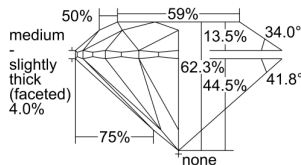

GIA®

FACSIMILE

GIA REPORT 2496797815

Verify this report at GIA.edu

GIA NATURAL DIAMOND DOSSIER®

July 01, 2024
GIA Report Number 2496797815
Shape and Cutting Style ..... Round Brilliant
Measurements ..... 4.26 - 4.30 x 2.67 mm

GRADING RESULTS

Carat Weight ..... 0.30 carat
Color Grade ..... D
Clarity Grade S11
Cut Grade ..... Excellent

ADDITIONAL GRADING INFORMATION

Polish ..... Excellent
Symmetry ..... Excellent
Fluorescence ..... None
Clarity Characteristics ..... Crystal
Inscription(s): GIA 2496797815

PROPORTIONS

Profile to actual proportions

GRADING SCALES

GIA COLOR SCALE	GIA CLARITY SCALE	GIA CUT SCALE	
D	FLAWLESS	EXCELLENT	
E	INTERNALLY FLAWLESS		
F		VVS₁	VERY GOOD
G	VVS₂		
H	VS₁	GOOD	
I	VS₂		
J	S1₁	FAIR	
K	S1₂		
L	I₁	POOR	
M	I₂		
N	I₃		
O			
P			
Q			
R			
S			
T			
U			
V			
W			
X			
Y			
Z