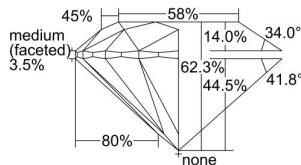

GIA®

FACSIMILE

GIA REPORT 2497041419

Verify this report at GIA.edu

GIA NATURAL DIAMOND DOSSIER®

April 10, 2024
GIA Report Number **2497041419**
Shape and Cutting Style ..... **Round Brilliant**
Measurements ..... **4.29 - 4.32 x 2.68 mm**

GRADING RESULTS

Carat Weight ..... **0.30 carat**
Color Grade ..... **D**
Clarity Grade **S11**
Cut Grade ..... **Excellent**

ADDITIONAL GRADING INFORMATION

Polish ..... **Excellent**
Symmetry ..... **Excellent**
Fluorescence ..... **None**
Clarity Characteristics ..... **Cloud, Crystal**
Inscription(s): **GIA 2497041419**

PROPORTIONS

Profile to actual proportions

GRADING SCALES

GIA COLOR SCALE

COLOREDNESS	D
	E
	F
	G
	H
	I
	J
NEAR COLORLESS	K
	L
Faint	M
	N
	O
	P
	Q
	R
	S
	T
	U
	V
	W
	X
	Y
LIGHT	Z

GIA CLARITY SCALE

FLAWLESS	INTERNAL FLAWLESS	
		EXCELLENT
VERY VERY SLIGHTLY INCLUDED	VVS₁	
	VVS₂	
VERY SLIGHTLY INCLUDED	VS₁	
	VS₂	
SLIGHTLY INCLUDED	SI₁	
	SI₂	
INCLUDED	I₁	
	I₂	
	I₃	
POOR		

GIA CUT SCALE

EXCELLENT
VERY GOOD
GOOD
FAIR
POOR