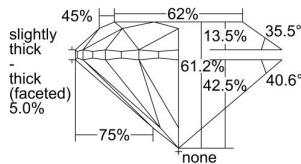

GIA®

FACSIMILE

GIA REPORT 2497865737

Verify this report at GIA.edu

GIA NATURAL DIAMOND DOSSIER®

July 09, 2024
GIA Report Number **2497865737**
Shape and Cutting Style ..... **Round Brilliant**
Measurements ..... **4.22 - 4.27 x 2.60 mm**

GRADING RESULTS

Carat Weight ..... **0.30 carat**
Color Grade ..... **I**
Clarity Grade **S12**
Cut Grade ..... **Very Good**

ADDITIONAL GRADING INFORMATION

Polish ..... **Excellent**
Symmetry ..... **Good**
Fluorescence ..... **Faint**
Clarity Characteristics ..... **Cloud**
Inscription(s): **GIA 2497865737**

PROPORTIONS

Profile to actual proportions

GRADING SCALES

GIA COLOR SCALE	GIA CLARITY SCALE	GIA CUT SCALE	
D	FLAWLESS	EXCELLENT	
E	INTERNALLY FLAWLESS		
F		VVS₁	VERY GOOD
G	VVS₂		
H	VS₁	GOOD	
I	VS₂		
J	S1₁	FAIR	
K	S1₂		
L	I₁	POOR	
M	I₂		
N	I₃		
O			
P			
Q			
R			
S			
T			
U			
V			
W			
X			
Y			
Z