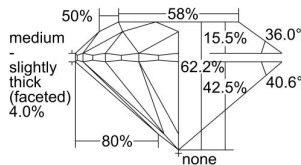

GIA®

FACSIMILE

GIA REPORT 3345724546

Verify this report at GIA.edu

GIA NATURAL DIAMOND DOSSIER®

January 27, 2020
GIA Report Number 3345724546
Shape and Cutting Style ..... Round Brilliant
Measurements ..... 4.75 - 4.77 x 2.96 mm

GRADING RESULTS

Carat Weight ..... 0.42 carat
Color Grade ..... G
Clarity Grade VVS1
Cut Grade ..... Excellent

ADDITIONAL GRADING INFORMATION

Polish ..... Excellent
Symmetry ..... Excellent
Fluorescence ..... Medium Blue
Clarity Characteristics ..... Pinpoint
Inscription(s): GIA 3345724546

PROPORTIONS

Profile to actual proportions

GRADING SCALES

GIA COLOR SCALE	GIA CLARITY SCALE	GIA CUT SCALE
COLOURLESS	FLAWLESS	EXCELLENT
D	INTERNALLY FLAWLESS	
E	VVS₁	VERY GOOD
F		
G	VVS₂	
H	VS₁	GOOD
I		
J	VS₂	
K	SI₁	FAIR
L		
M	SI₂	
N	I₁	POOR
O		
P	I₂	
Q	I₃	
R		
S		
T		
U		
V		
W		
X		
Y		
Z