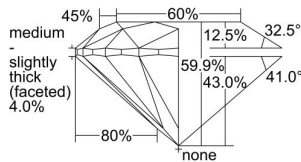

GIA®

FACSIMILE

GIA REPORT 3355620261

Verify this report at GIA.edu

GIA NATURAL DIAMOND DOSSIER®

July 25, 2020
GIA Report Number 3355620261
Shape and Cutting Style ..... Round Brilliant
Measurements ..... 4.33 - 4.35 x 2.60 mm

GRADING RESULTS

Carat Weight ..... 0.30 carat
Color Grade ..... F
Clarity Grade VVS1
Cut Grade ..... Excellent

ADDITIONAL GRADING INFORMATION

Polish ..... Excellent
Symmetry ..... Excellent
Fluorescence ..... None
Clarity Characteristics... Pinpoint, Indented Natural, Chip, Feather
Inscription(s): GIA 3355620261

PROPORTIONS

Profile to actual proportions

GRADING SCALES

GIA COLOR SCALE	GIA CLARITY SCALE	GIA CUT SCALE	
D	FLAWLESS	EXCELLENT	
E	INTERNALLY FLAWLESS		
F		VVS₁	VERY GOOD
G	VVS₂		
H	VS₁	GOOD	
I	VS₂		
J	SI₁	FAIR	
K	SI₂		
L	I₁	POOR	
M	I₂		
N	I₃		
O			
P			
Q			
R			
S			
T			
U			
V			
W			
X			
Y			
Z