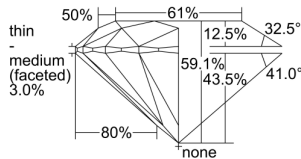

GIA®

FACSIMILE

GIA REPORT 3355712190

Verify this report at GIA.edu

GIA NATURAL DIAMOND DOSSIER®

August 06, 2020
GIA Report Number 3355712190
Shape and Cutting Style ..... Round Brilliant
Measurements ..... 5.51 - 5.56 x 3.27 mm

GRADING RESULTS

Carat Weight ..... 0.60 carat
Color Grade ..... D
Clarity Grade VS1
Cut Grade ..... Excellent

ADDITIONAL GRADING INFORMATION

Polish ..... Excellent
Symmetry ..... Excellent
Fluorescence ..... Very Strong Blue
Clarity Characteristics ..... Crystal, Pinpoint
Inscription(s): GIA 3355712190

PROPORTIONS

Profile to actual proportions

GRADING SCALES

GIA COLOR SCALE	GIA CLARITY SCALE	GIA CUT SCALE	
D	FLAWLESS	EXCELLENT	
E	INTERNALLY FLAWLESS		
F		VVS₁	VERY GOOD
G	VVS₂		
H	VS₁	GOOD	
I	VS₂		
J	SI₁	FAIR	
K	SI₂		
L	I₁	POOR	
M			
N			
O	I₂		
P			
Q	I₃		
R			
S			
T			
U			
V			
W			
X			
Y			
Z