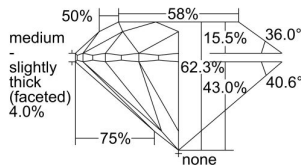

GIA®

FACSIMILE

GIA REPORT 3415275961

Verify this report at GIA.edu

GIA NATURAL DIAMOND DOSSIER®

November 16, 2021
GIA Report Number 3415275961
Shape and Cutting Style ..... Round Brilliant
Measurements ..... 4.31 - 4.35 x 2.70 mm

GRADING RESULTS

Carat Weight ..... 0.31 carat
Color Grade ..... G
Clarity Grade S11
Cut Grade ..... Excellent

ADDITIONAL GRADING INFORMATION

Polish ..... Excellent
Symmetry ..... Excellent
Fluorescence ..... None
Clarity Characteristics ..... Cloud
Inscription(s): GIA 3415275961

PROPORTIONS

Profile to actual proportions

GRADING SCALES

GIA COLOR SCALE

COLORESS	D
	E
	F
	G
	H
	I
	J
NEAR COLORESS	K
	L
FAIN	M
	N
	O
	P
VERY LIGHT	Q
	R
	S
	T
	U
	V
LIGHT	W
	X
	Y
	Z

GIA CLARITY SCALE

VERY VERY SLIGHTLY INCLUDED	FLAWLESS
	INTERNALLY FLAWLESS
VERY SLIGHTLY INCLUDED	VVS₁
	VVS₂
SLIGHTLY INCLUDED	VS₁
	VS₂
INCLUDED	I₁
	I₂
	I₃

GIA CUT SCALE

EXCELLENT
VERY GOOD
GOOD
FAIR
POOR